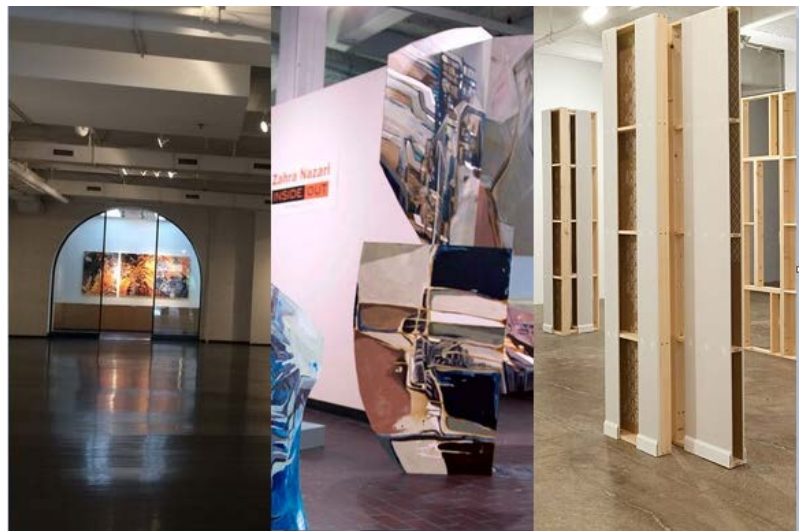

FALCON POWER

NEWS RELEASE

Falcon Power Examines Artistic Perspectives in Time and Space with *Spatial Planes & Timeless Dimensions*

Exhibition: *Spatial Planes & Timeless Dimensions*
Venue: Falcon Power Chelsea
Address: 555 W 25th St, Gr Fl, New York, NY 10010
Dates: October 3 – 31, 2015
Opening: Saturday, October 3, 2015 6:00 – 8:00 pm

(NEW YORK, NY—September 17, 2015)
Falcon Power presents *Spatial Planes & Timeless Dimensions*, a curated exhibition documenting the relationships between time, space, decay and renewal, and consisting of paintings, installations, and sculptures by three international artists.

With works by **Roy Kinzer**, **Zahra Nazari**, and **Kirstin J. Nelson**, the exhibition runs from October 3-October 31, 2015, and presents a study into the

nature of spatial perspective, architectural history, and dynamic repurposing. The result is art that resonates with both personal significance and historical meanings.